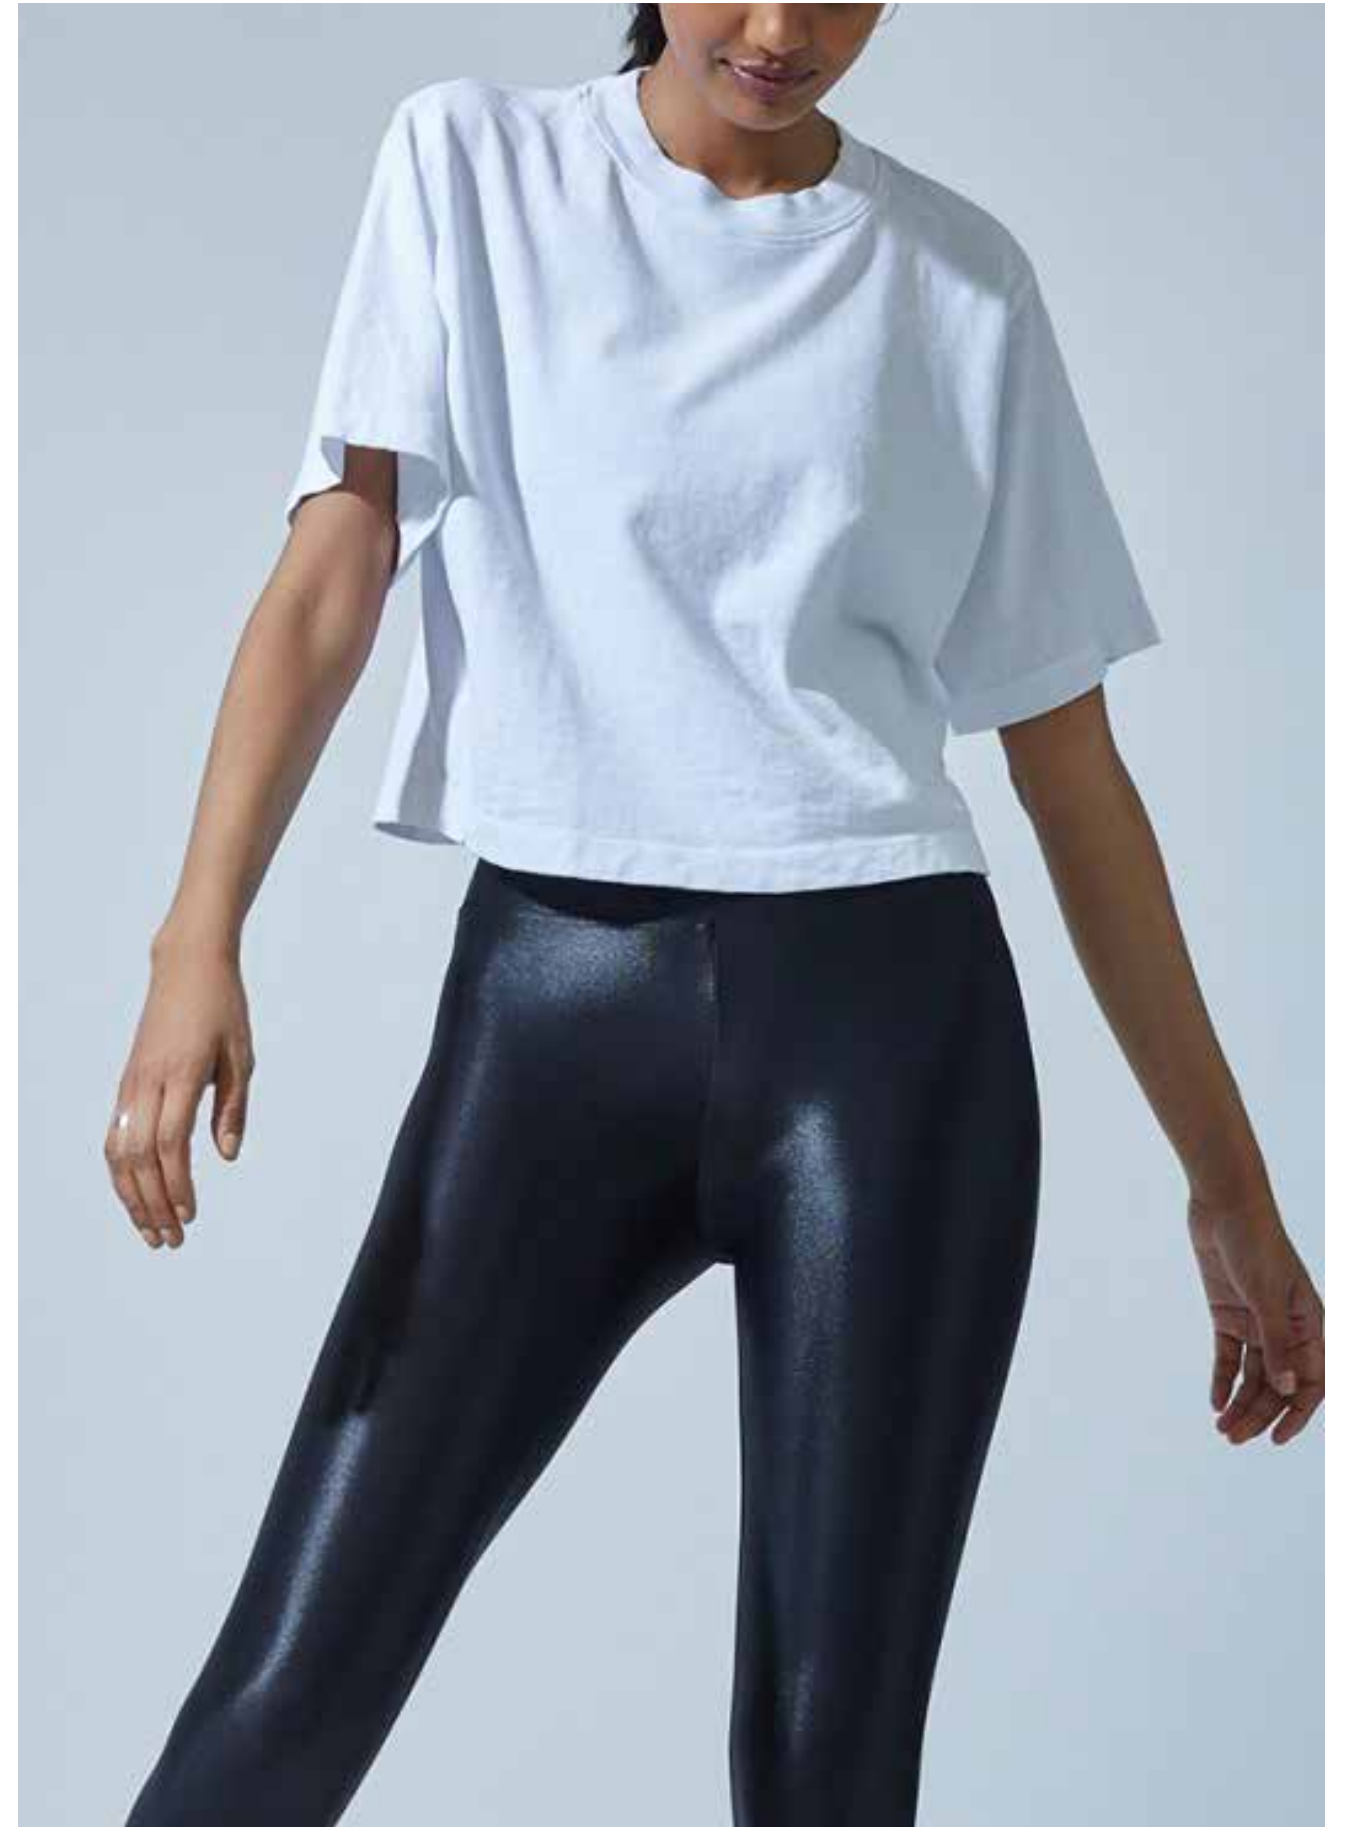

KEY ITEMS

DANSKIN