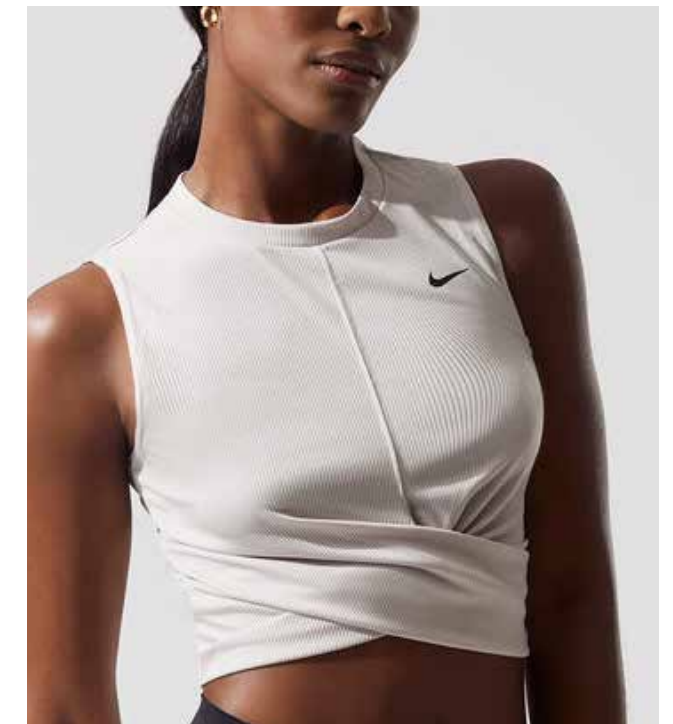

CROPPED MUSCLE TEE

BACK TIE SWEAT TOP

TUNIC

DANSKIN

TYE DYE EFFECTS

SPORTS BRA

CROPPED TEE

SHORTS

ACTIVE LEGGINGS

DETAILS

DANSKIN

CRISS CROSS

SPORTS BRA

HIGH NECK CROP

MEET & GREET TEE

LEGGINGS