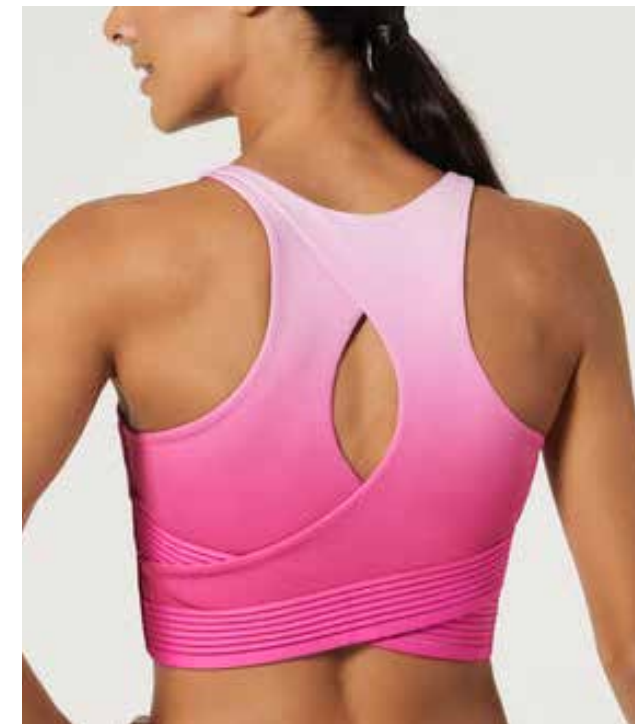

CROPPED MUSCLE TEE

BACK TIE SWEAT TOP

TUNIC

DANSKIN

TYE DYE EFFECTS

SPORTS BRA

CROPPED TEE

SHORTS

ACTIVE LEGGINGS

DETAILS

DANSKIN

CRISS CROSS

SPORTS BRA

HIGH NECK CROP

MEET & GREET TEE

LEGGINGS

WRAP TIE

DETAIL

MUSCLE TEE (BACK TIE)

BALLET WRAP TOP

HOODIE FRONT WRAP

WAIST TIE

LACE UP

SPORTS BRA