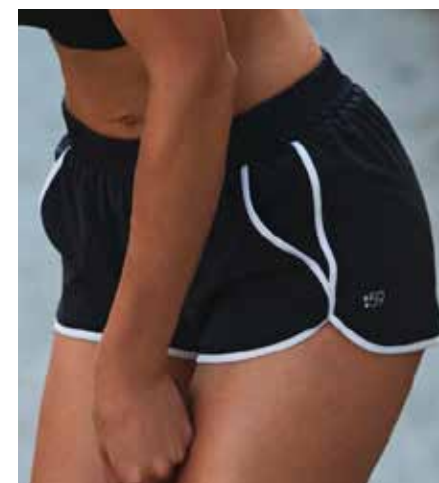

KEY ITEM

SPEED SHORTS