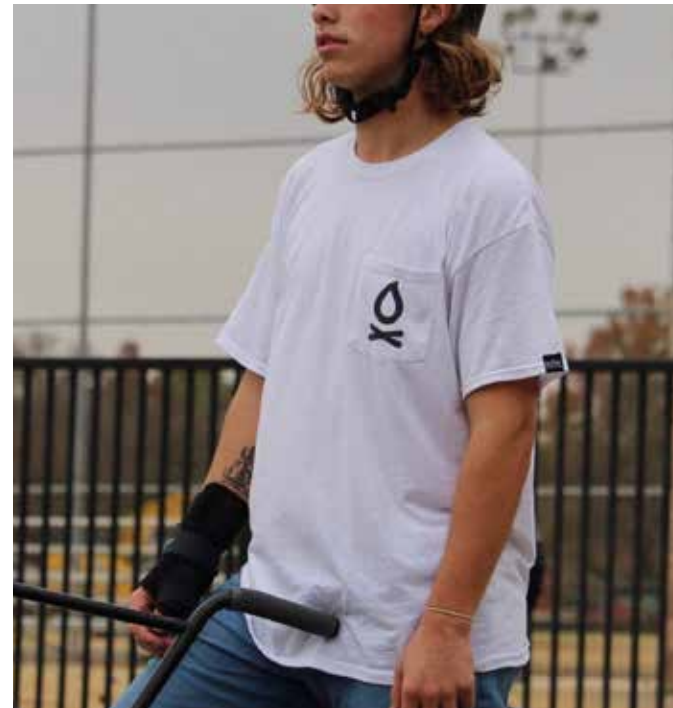

WHITE

HEATHER

BLACK

FITTED TANK

HIGH NECK TANK

BASIC T-SHIRT

LONGSLEEVE T-SHIRT

CREW NECK